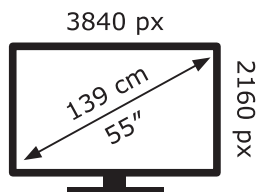

ENERG ⚡

LG Electronics

55LX1Q6LA

81 kWh/1000h

ABCDEF**G**

152 kWh/1000h

2019/2013